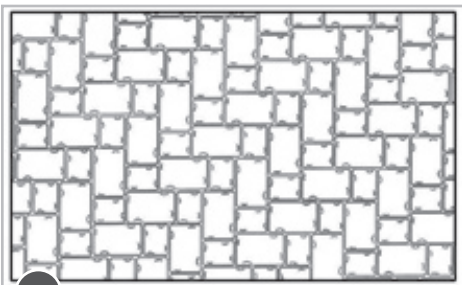

Visit Our Showrooms To See Country Vista On Display

HIGHLIGHTS/RECOMMENDED USE

PATIOS, WALKWAYS, RESIDENTIAL DRIVEWAYS & PLAZAS

The weathered edges of Country Vista pavers give this series the appearance of authentic cobblestone. The two sizes can be combined to form a large variety of patterns to give your next project a unique and rustic look.

MEDFORD
541 773 4575

GRANTS PASS
541 479 1323

Pattern Samples

1 Pattern 1
100% Squares

2 Pattern 2
100% Large Rectangles

3 Pattern 3
100% Large Rectangles

4 Pattern 4
40% Squares
60% Large Rectangles

5 Pattern 5
13% Squares
87% Large Rectangles

6 Pattern 6
27.5% Squares
72.5% Large Rectangles

7 Pattern 7
33% Small Rectangles
67% Large Rectangles

8 Pattern 8
25% Squares
75% Large Rectangles

9 Pattern 9
40% Squares
60% Large Rectangles